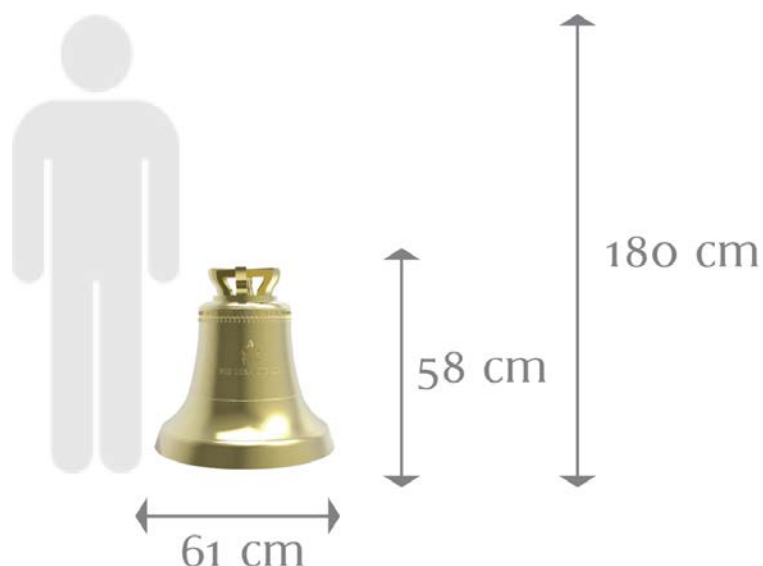

# ДЗВІН 150КГ

## Технічна специфікація

	150kg
	e/2
	659.26 Hz

## Коротка характеристика

Small bell with a beautiful joyful e/2 sound .Can be a complement in the three-voice sets a/1 – c/2 – e/3 and many others. Designed as a lonely bell in small parishes and as part of the harmonic sets.