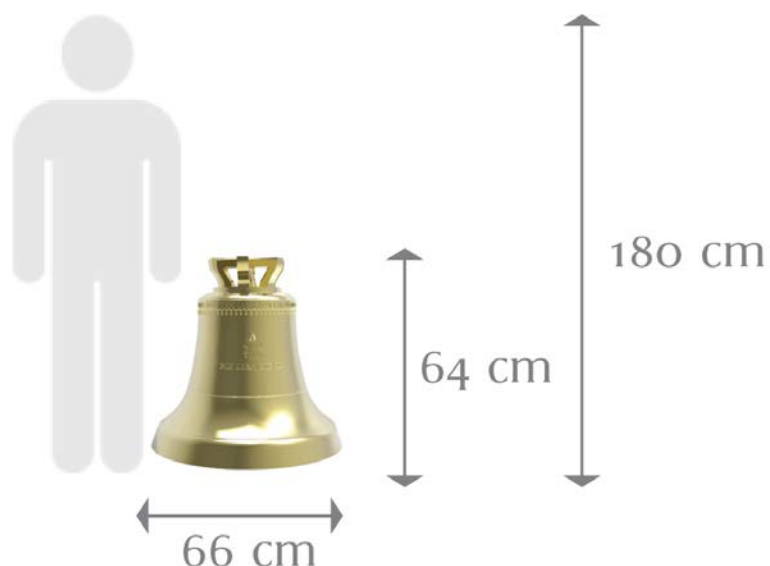

Дзвін 190кг

Технічна специфікація

	190kg
	dis-es/2
	622.25 Hz

Акустичні параметри

Ударний тон dis-es/2

Prime dis-es/2

Tierce fis-ges/2

Quint ais-b/2

Hum dis-es/1

Nominal dis-es/3

Коротка характеристика

Small bell with a beautiful joyful f/2 sound .Can be a complement in the three-voice sets b/1 – des/2 – f/2 and many others. Designed as a lonely bell in small parishes and as part of the harmonic sets.