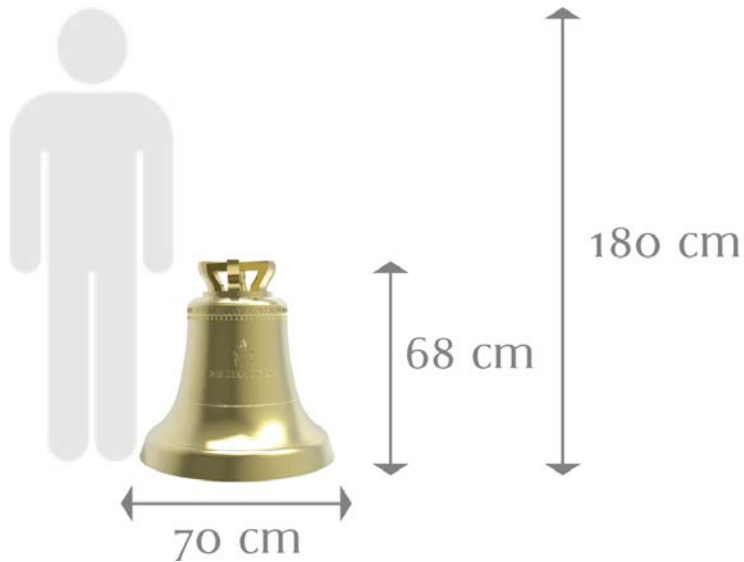

ДЗВІН 220КГ

Технічна специфікація

	220kg
	d/2
	587.33 Hz

Акустичні параметри

Ударний тон d/2

Prime d/2

Tierce f/2

Quint a/2

Hum d/1

Nominal d/3

Коротка характеристика

Bell on the border of small and medium with joyful tone d/2. It is characterized beautiful sound at the frequency close to human singing (alt). Used in smaller parishes as lonely bell or in harmonics sets as a small or medium.